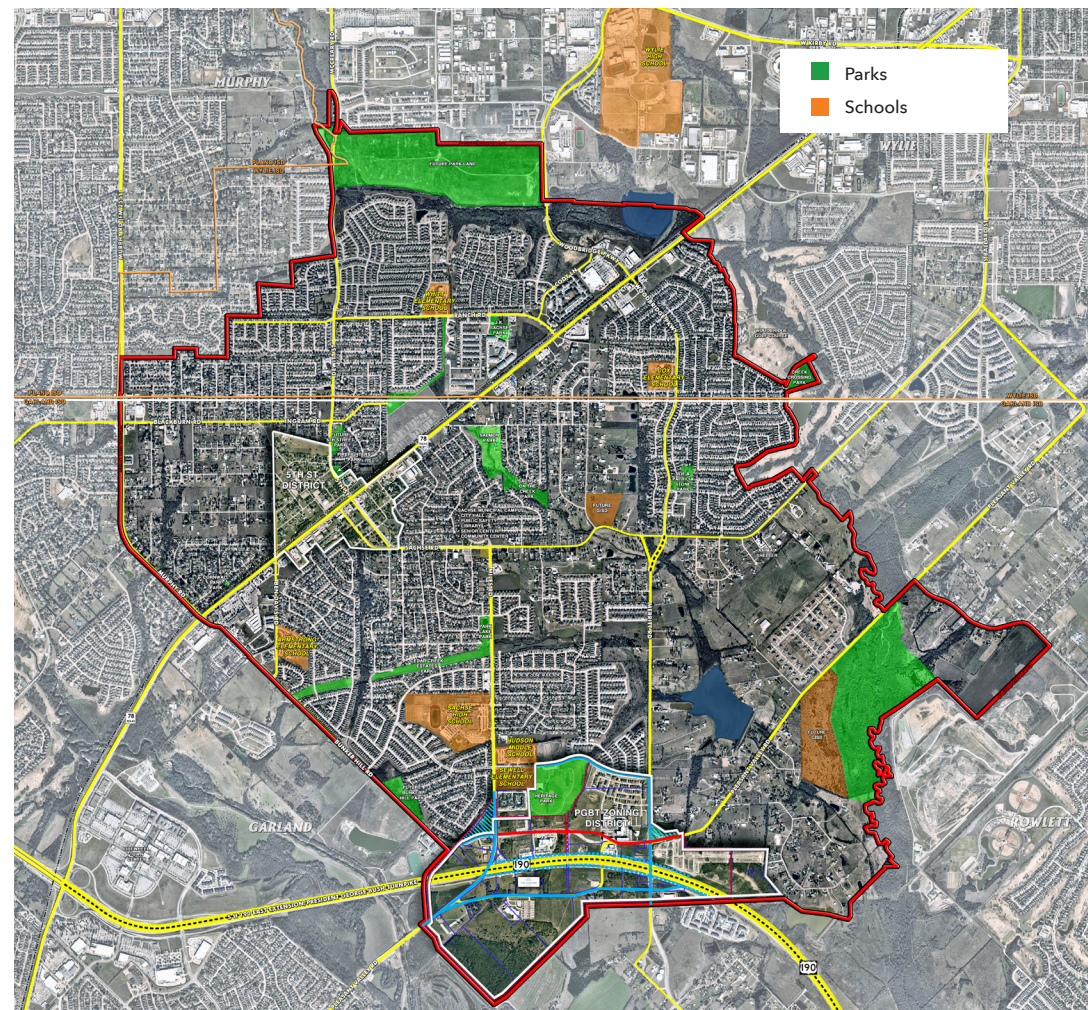

I wish you and your business much success, and thank you for all you do.

Mayor
Jeff Bickerstaff

Meet our Team

City Council

Jeff Bickerstaff | Mayor
jbickerstaff@cityofsachse.com
214.869.1884

Brett Franks | Mayor Pro Tem
bfranks@cityofsachse.com
214.869.1288

Michelle Howarth | Councilmember
mhowarth@cityofsachse.com
214.983.6117

Frank Millsap | Councilmember
fmillsap@cityofsachse.com
469.934.5251

Chance Lindsey | Councilmember
clindsey@cityofsachse.com
214.789.0374

Lindsay Buhler | Councilmember
lbuhler@cityofsachse.com
214.869.1016

Matt Prestenberg | Councilmember
mprestenberg@cityofsachse.com
214.869.1083

Economic Development Corporation and Staff

Marcia Harris-Daniel | President
mharris-daniel@sachseedc.com

Scott McMurdie | Vice President
smcmurdie@sachseedc.com

Teddy Kinzer | Board Member
tkinzer@sachseedc.com

Mark Potter | Board Member
mpotter@sachseedc.com

Richard Chandler | Board Member
rchandler@sachseedc.com

Chinelo Nwanze | Board Member
cnwanze@sachseedc.com

Jim Mason | Board Member
jmason@sachseedc.com

Michelle Howarth | Council Liaison
mhowarth@cityofsachse.com

Jerod Potts | Economic Development Manager
jpotts@cityofsachse.com

Denise Lewis | Economic Development Coordinator
dlewis@cityofsachse.com

Gina Nash | City Manager, Executive Director
gnash@cityofsachse.com

New Business Guide