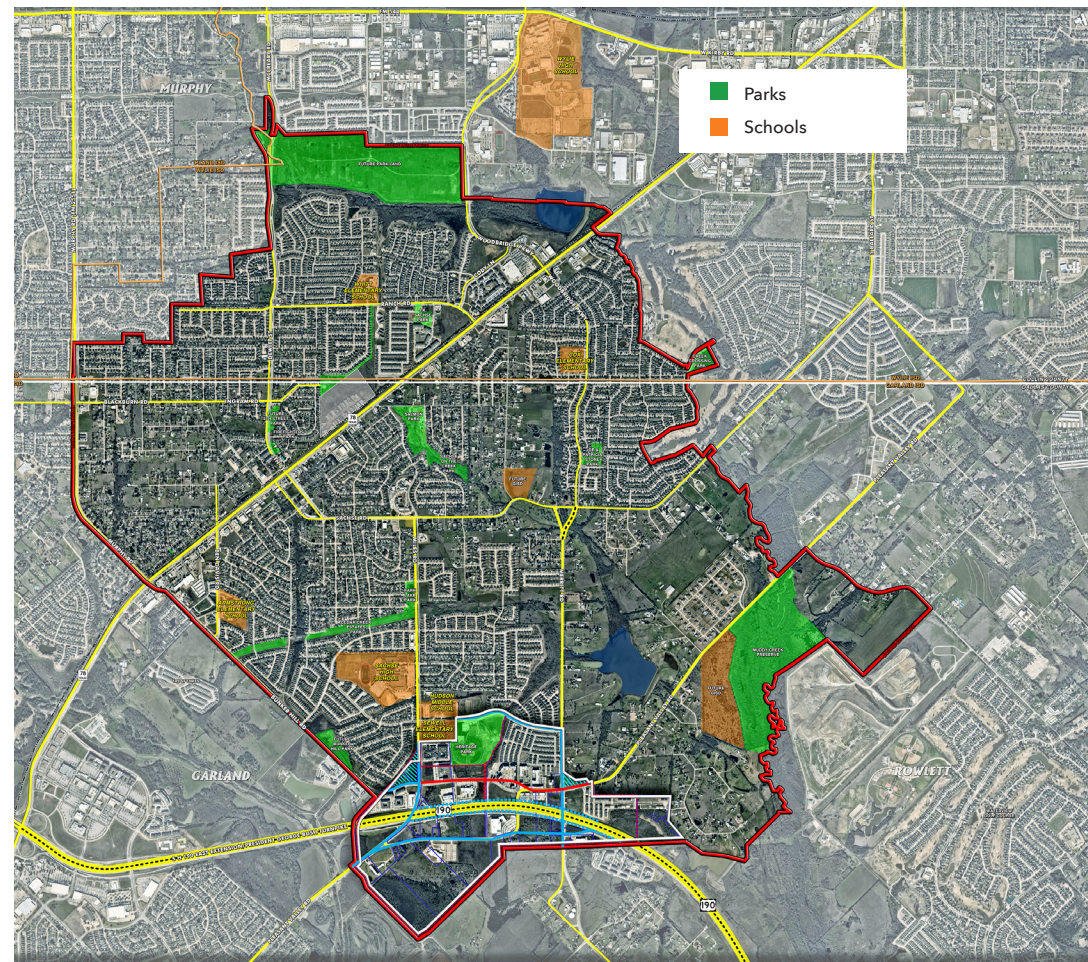

I wish you and your business much success, and thank you for all you do.

Mayor
Jeff Bickerstaff

Meet our Team

City Council

Jeff Bickerstaff | Mayor
jbickerstaff@cityofsachse.com
214.869.1884

Brett Franks | Mayor Pro Tem
bfranks@cityofsachse.com
214.869.1288

Michelle Howarth | Councilmember
mhowarth@cityofsachse.com
214.983.6117

Frank Millsap | Councilmember
fmillsap@cityofsachse.com
469.934.5251

Chance Lindsey | Councilmember
clindsey@cityofsachse.com
214.789.0374

Lindsay Buhler | Councilmember
lbuhler@cityofsachse.com
214.869.1016

Matt Prestenberg | Councilmember
mprestenberg@cityofsachse.com
214.869.1083

Economic Development Corporation and Staff

Scott McMurdie | President
smcmurdie@sachseedc.com

Richard Chandler | Vice President
rchandler@sachseedc.com

Jim Mason | Board Member
jmason@sachseedc.com

Chinelo Nwanze | Board Member
cnwanze@sachseedc.com

Christopher Decker | Board Member
cdecker@cityofsachse.com

Alan Bell | Board Member
abell@cityofsachse.com

Joshua Frick | Board Member
jfrick@cityofsachse.com

Michelle Howarth | Council Liaison
mhowarth@cityofsachse.com

Jerod Potts | Economic Development Director
jpotts@cityofsachse.com

Denise Lewis | Economic Development Coordinator
dlewis@cityofsachse.com

Gina Nash | City Manager
gnash@cityofsachse.com

New Business Guide